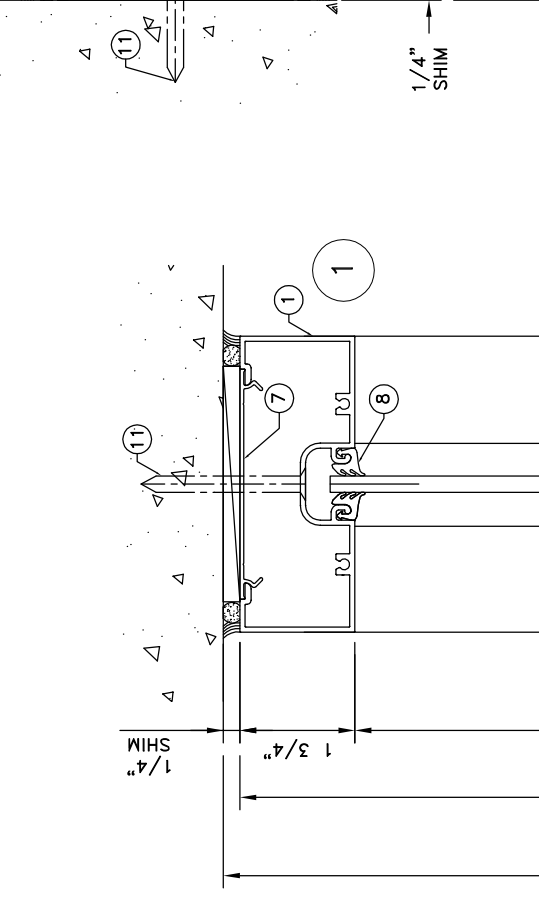

ITEM	PART	DESCRIPTION
1	BCE-5451	HEAD
2	BCE-5457	SILL
3	BCE-5458	HORIZONTAL
4	BCE-459	GLASS STOP
5	BCE-5450	JAMB/VERT
6	BCE-5430	POCKET FILLER
7	BCE-475	FLAT FILLER
8	-----	GLAZING VINYL
9	-----	SETTING BLOCKS
10	-----	#10 X 1-1/4" ANCHOR SCREWS
11	-----	2 CORNERS
12	N / A	STEEL REINFORCING 13/16" X 4 3/8" X 13/16" X 120" LG

ITEM PART	DESCRIPTION
13	BCE-460 DOOR STOP
14	DLD-32 TOP RAIL
15	DLD-6 GLASS STOP
16	GLAZING VINYL
17	DLD-33 BOTTOM RAIL
18	BCE-3340 THRESHOLD
19	DLD-1 BEVELED STILE
20	DLD-2 FIX STILE
21	DLD-10 LOCK STILE
22	DLD-10 BULB
23	WHEATHERSTRIPPING
24	OFFSET PIVOTS
24	BUTT HINGES