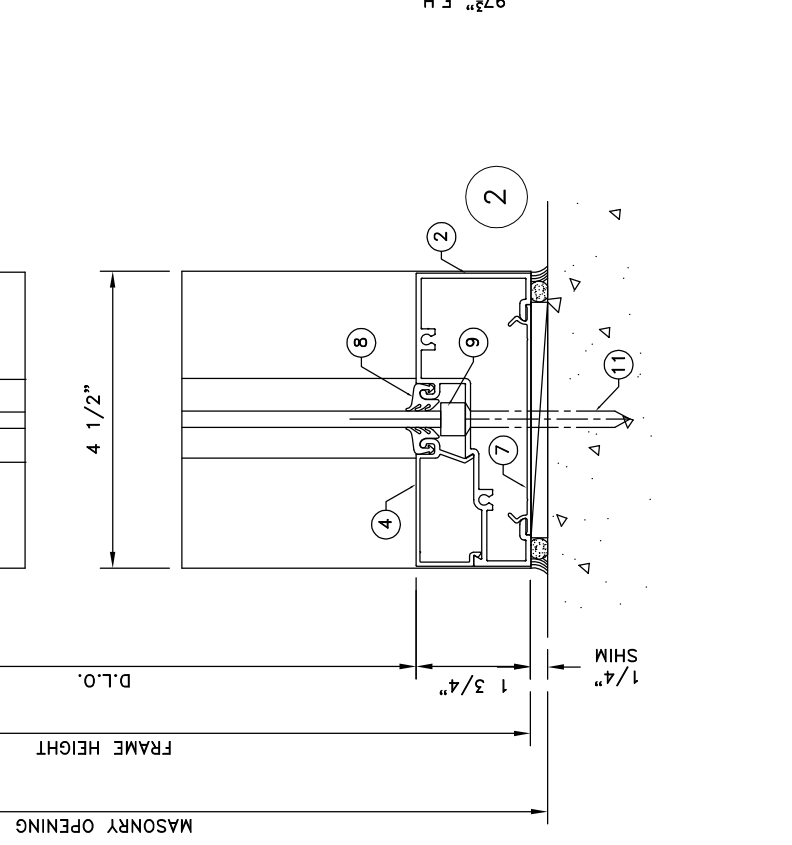

ITEM	PART	DESCRIPTION
1	BCE-5451	HEAD
2	BCE-5457	SILL
3	BCE-5458	HORIZONTAL
4	BCE-459	GLASS STOP
5	BCE-5450	JAMB/VERT
6	BCE-5430	POCKET FILLER
7	BCE-475	FLAT FILLER
8	-----	GLAZING VINYL
9	-----	SETTING BLOCKS
10	-----	#10 X 1-1/4" ANCHOR SCREWS
11	-----	2 CORNERS
12	N / A	STEEL REINFORCING 13/16" X 4 3/8" X 13/16" X 120" LG

ITEM PART	DESCRIPTION
13	BCE-460 DOOR STOP
14	DLD-32 TOP RAIL
15	DLD-6 GLASS STOP
16	GLAZING VINYL
17	DLD-33 BOTTOM RAIL
18	BCE-3340 THRESHOLD
19	DLD-1 BEVELED STILE
20	DLD-2 FIX STILE
21	DLD-10 LOCK STILE
22	DLD-10 BULB
23	WHEATHERSTRIPPING
24	OFFSET PIVOTS
24	BUTT HINGES