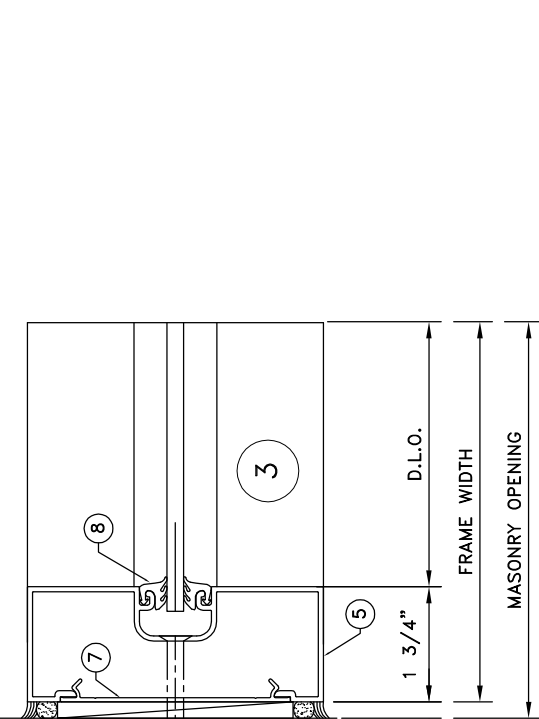

ITEM	PART	DESCRIPTION
1	BCE-5451	HEAD
2	BCE-5457	SILL
3	BCE-5458	HORIZONTAL
4	BCE-459	GLASS STOP
5	BCE-5450	JAMB/VERT
6	BCE-5430	POCKET FILLER
7	BCE-475	FLAT FILLER
8	-----	GLAZING VINYL
9	-----	SETTING BLOCKS
10	-----	#10 X 1-1/4" ANCHOR SCREWS
11	-----	2 CORNERS
12	N / A	STEEL REINFORCING 13/16" X 4 3/8" X 13/16" X 120" LG

ITEM PART	DESCRIPTION
13	BCE-460 DOOR STOP
14	DLD-32 TOP RAIL
15	DLD-6 GLASS STOP
16	GLAZING VINYL
17	DLD-33 BOTTOM RAIL
18	BCE-3340 THRESHOLD
19	DLD-1 BEVELED STILE
20	DLD-2 FIX STILE
21	DLD-10 LOCK STILE
22	DLD-10 BULB
23	WHEATHERSTRIPPING
24	OFFSET PIVOTS
24	BUTT HINGES