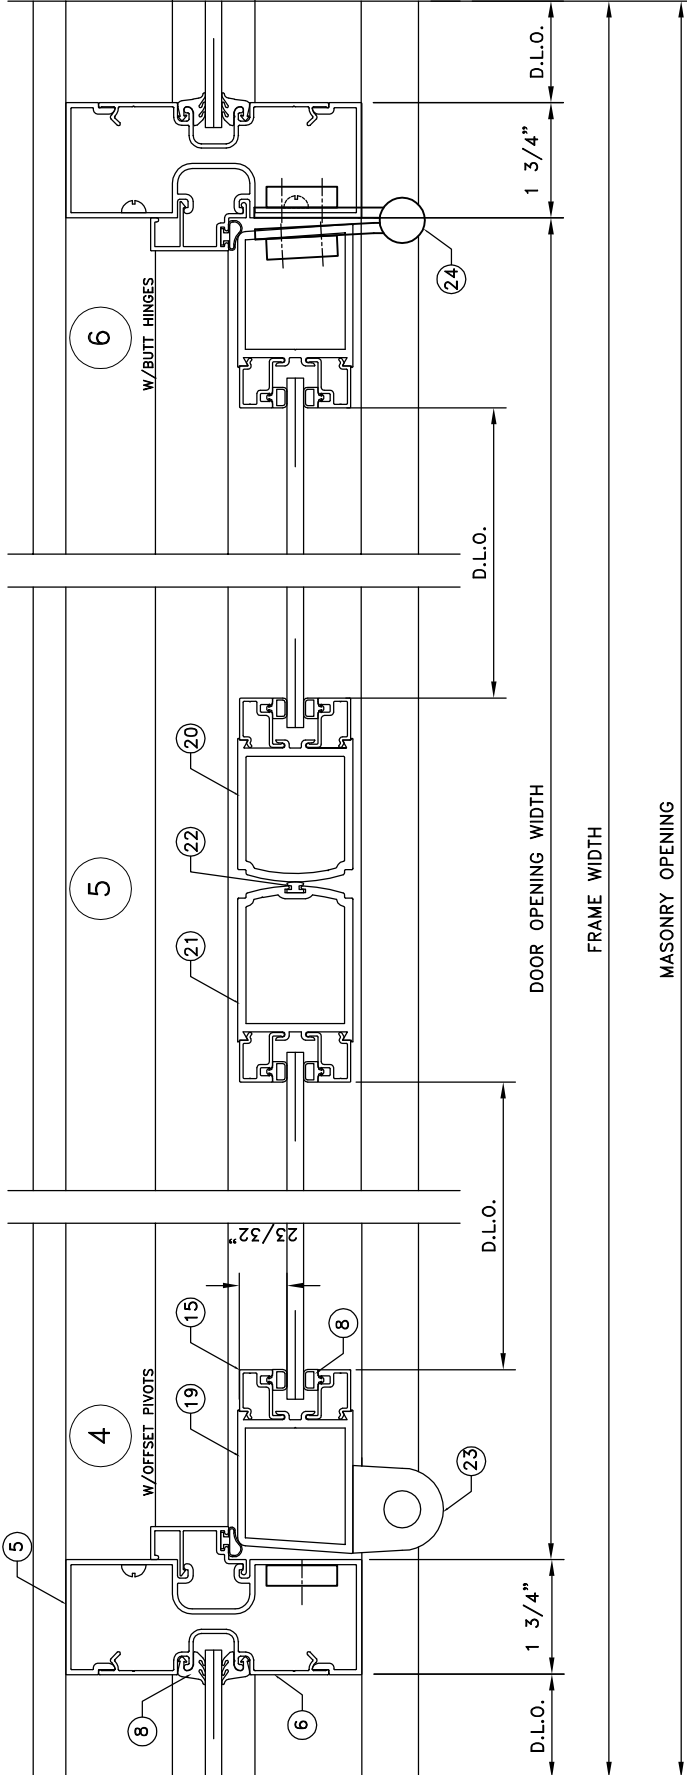

ITEM	PART	DESCRIPTION
1	BCE-5451	HEAD
2	BCE-5457	SILL
3	BCE-5458	HORIZONTAL
4	BCE-459	GLASS STOP
5	BCE-5450	JAMB/VERT
6	BCE-5430	POCKET FILLER
7	BCE-475	FLAT FILLER
8	-----	GLAZING VINYL
9	-----	SETTING BLOCKS
10	-----	#10 X 1-1/4" ANCHOR SCREWS
11	-----	2 CORNERS
12	N / A	STEEL REINFORCING 13/16" X 4 3/8" X 13/16" X 120" LG

ITEM PART	DESCRIPTION
13	BCE-460 DOOR STOP
14	DLD-32 TOP RAIL
15	DLD-6 GLASS STOP
16	GLAZING VINYL
17	DLD-33 BOTTOM RAIL
18	BCE-3340 THRESHOLD
19	DLD-1 BEVELED STILE
20	DLD-2 FIX STILE
21	DLD-10 LOCK STILE
22	DLD-10 BULB
23	WHEATHERSTRIPPING
24	OFFSET PIVOTS
24	BUTT HINGES