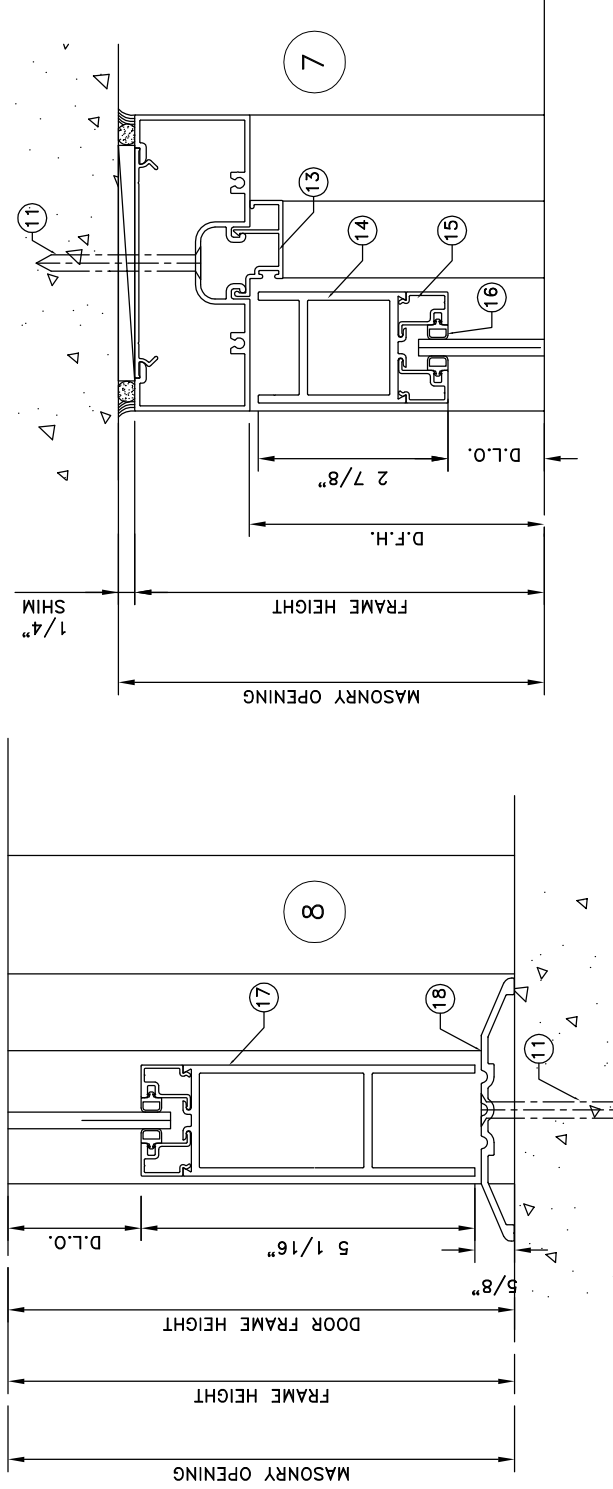

ITEM	PART	DESCRIPTION
1	BCE-5451	HEAD
2	BCE-5457	SILL
3	BCE-5458	HORIZONTAL
4	BCE-459	GLASS STOP
5	BCE-5450	JAMB/VERT
6	BCE-5430	POCKET FILLER
7	BCE-475	FLAT FILLER
8	-----	GLAZING VINYL
9	-----	SETTING BLOCKS
10	-----	#10 X 1-1/4" ANCHOR SCREWS
11	-----	2 CORNERS
12	N / A	STEEL REINFORCING 13/16" X 4 3/8" X 13/16" X 120" LG

ITEM PART	DESCRIPTION
13	BCE-460 DOOR STOP
14	DLD-32 TOP RAIL
15	DLD-6 GLASS STOP
16	GLAZING VINYL
17	DLD-33 BOTTOM RAIL
18	BCE-3340 THRESHOLD
19	DLD-1 BEVELED STILE
20	DLD-2 FIX STILE
21	DLD-10 LOCK STILE
22	DLD-10 BULB
23	WHEATHERSTRIPPING
24	OFFSET PIVOTS
24	BUTT HINGES