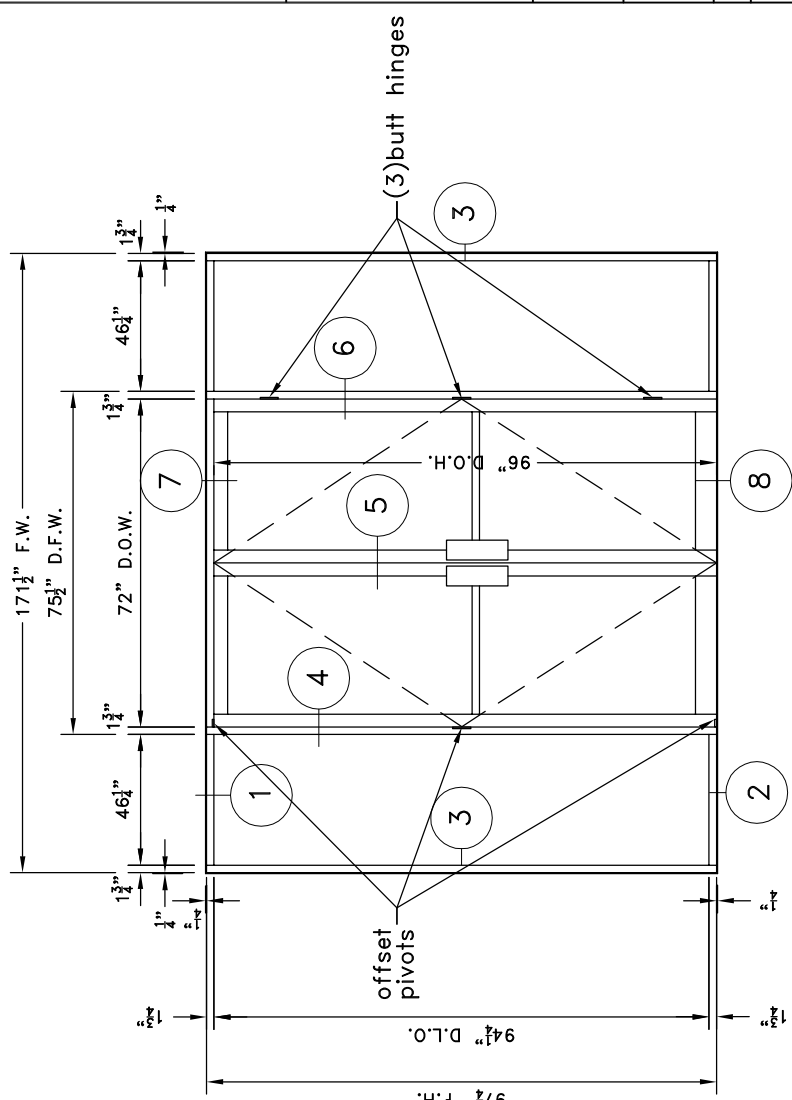

ITEM	PART	DESCRIPTION
1	BCE-5451	HEAD
2	BCE-5457	SILL
3	BCE-5458	HORIZONTAL
4	BCE-459	GLASS STOP
5	BCE-5450	JAMB/VERT
6	BCE-5430	POCKET FILLER
7	BCE-475	FLAT FILLER
8	-----	GLAZING VINYL
9	-----	SETTING BLOCKS
10	-----	#10 X 1-1/4" ANCHOR SCREWS
11	-----	2 CORNERS
12	N / A	STEEL REINFORCING 13/16" X 4 3/8" X 13/16" X 120" LG

ITEM PART	DESCRIPTION
13	BCE-460 DOOR STOP
14	DLD-32 TOP RAIL
15	DLD-6 GLASS STOP
16	GLAZING VINYL
17	DLD-33 BOTTOM RAIL
18	BCE-3340 THRESHOLD
19	DLD-1 BEVELED STILE
20	DLD-2 FIX STILE
21	DLD-10 LOCK STILE
22	DLD-10 BULB
23	WHEATHERSTRIPPING
24	OFFSET PIVOTS
24	BUTT HINGES